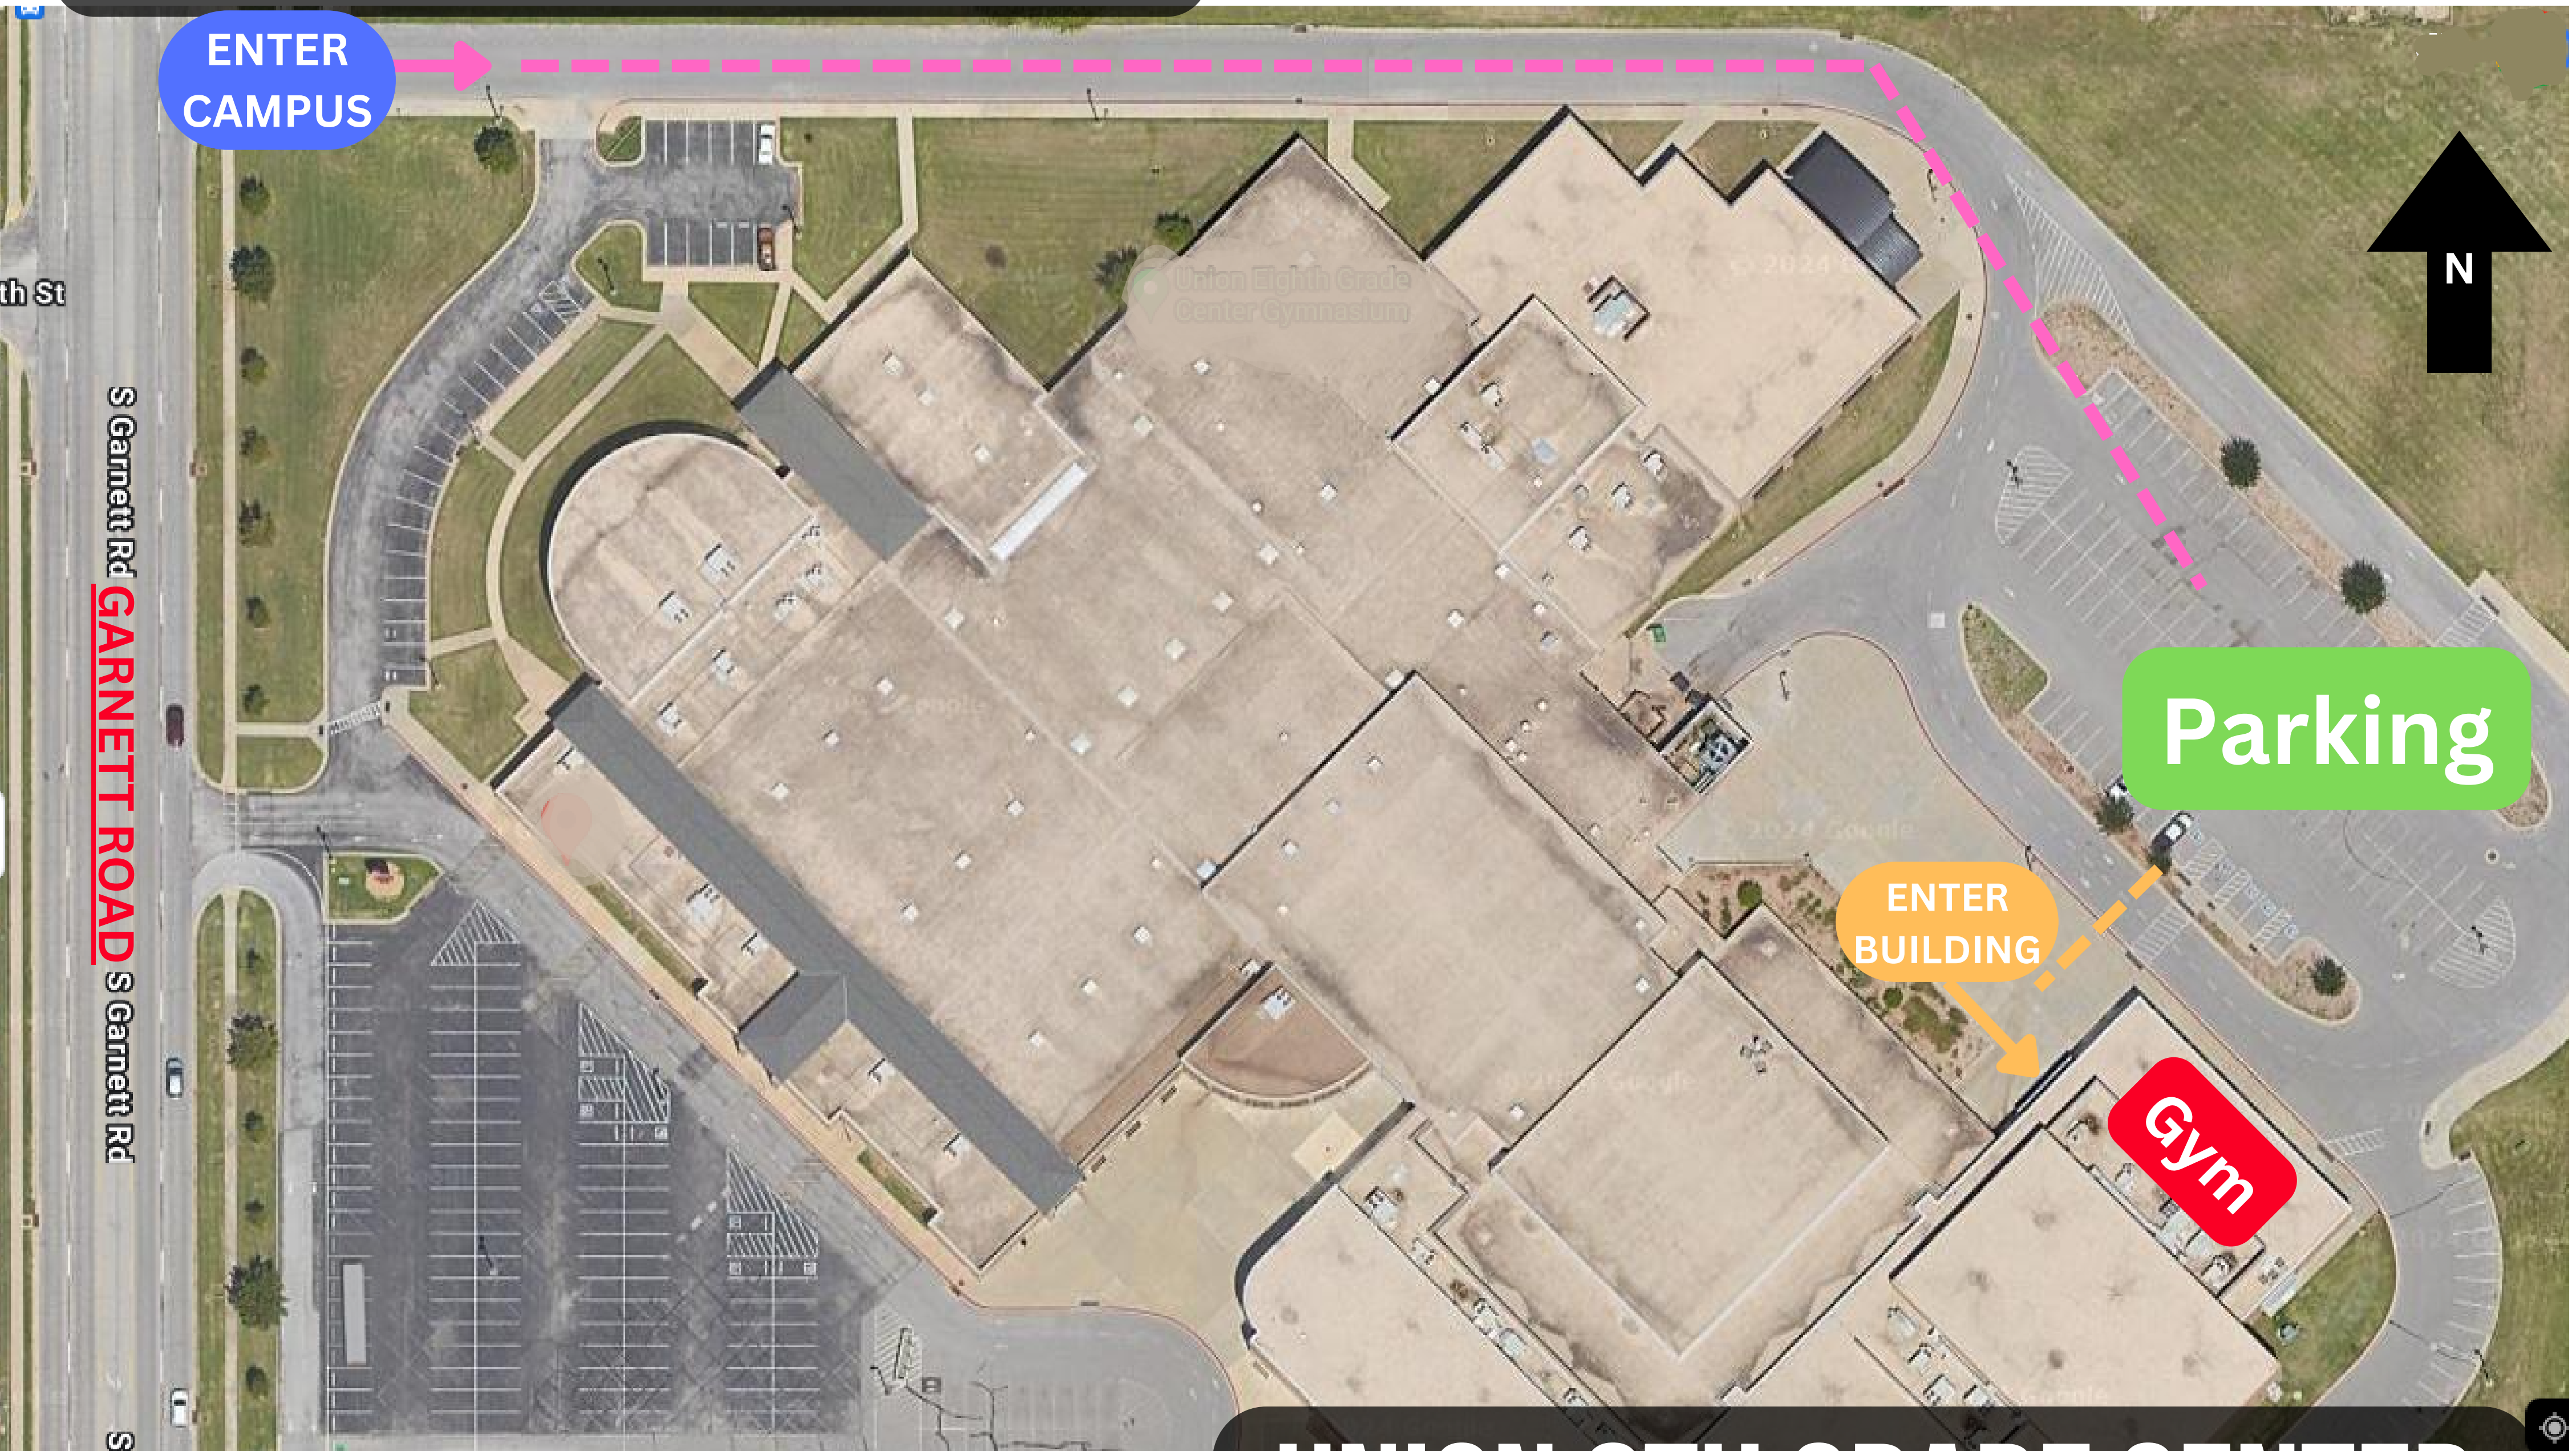

WGI-TULSA REHEARSAL SITE

UNION 8TH GRADE CENTER

6501 S Garnett Rd, Broken Arrow, OK 74012